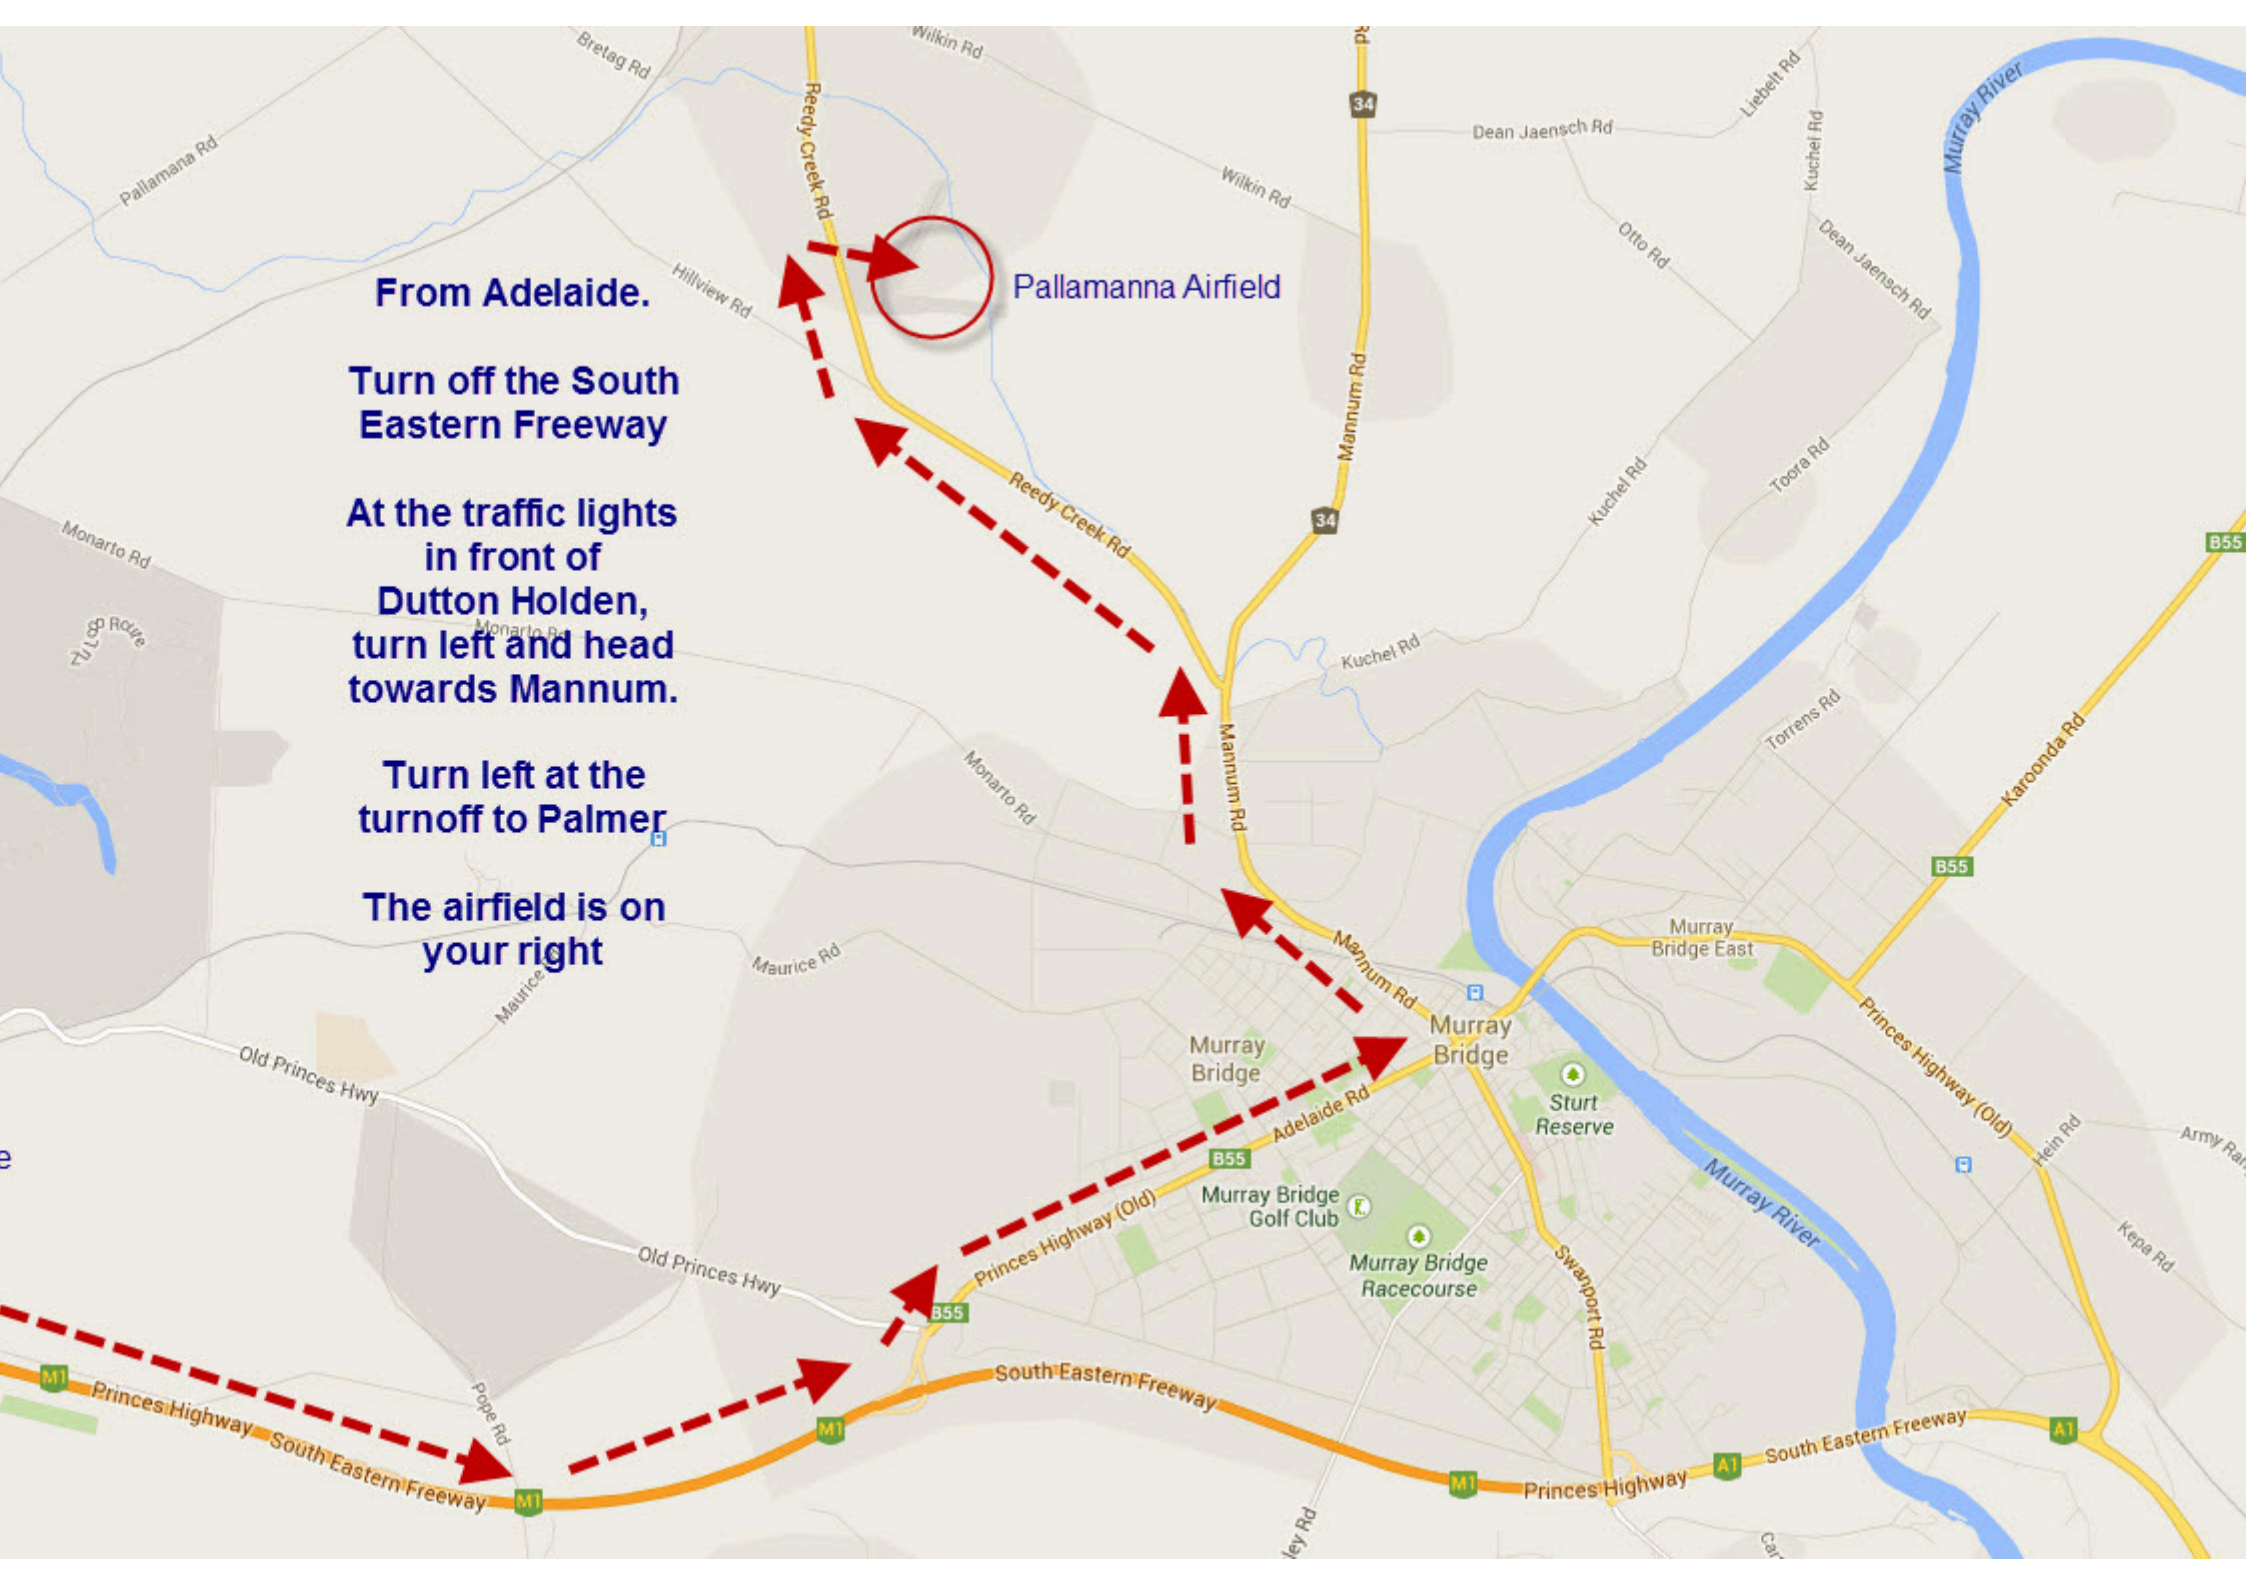

From Adelaide.

Turn off the South Eastern Freeway

At the traffic lights in front of Dutton Holden, turn left and head towards Mannum.

Turn left at the turnoff to Palmer

The airfield is on your right

Pallaamanna Airfield

Murray Bridge

Murray Bridge Golf Club

Murray Bridge Racecourse

Sturt Reserve

Pallaamanna Airfield